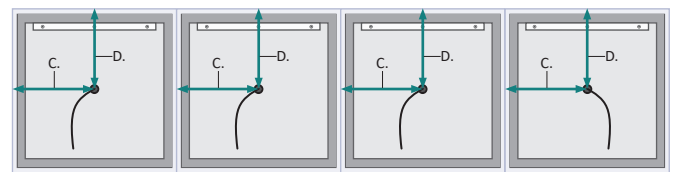

Dimensions

Mod3636L:

- Height: 36"
- Width: 36"
- Depth: 1-9/16"

Mod3636Center:

- Height: 36"
- Width: 36"
- Depth: 1-9/16"

Mod3636Center:

- Height: 36"
- Width: 36"
- Depth: 1-9/16"

Mod3636R:

- Height: 36"
- Width: 36"
- Depth: 1-9/16"

FRONT

BACK

SIDE

FRONT, BACK & SIDE

MODEL	A	B	C	D	E	F
12' Mod-SM-Long-12	144	36	17-7/8	17-7/8	1-3/8	3/16