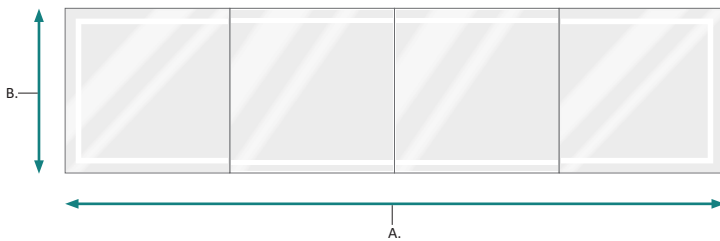

12' Mod-SM-Long-12 - Specification Sheet

Dimensions

Mod3636L:

- Height: 36"
- Width: 36"
- Depth: 1-9/16"

Mod3636Center:

- Height: 36"
- Width: 36"
- Depth: 1-9/16"

Mod3636Center:

- Height: 36"
- Width: 36"
- Depth: 1-9/16"

Mod3636R:

- Height: 36"
- Width: 36"
- Depth: 1-9/16"

FRONT